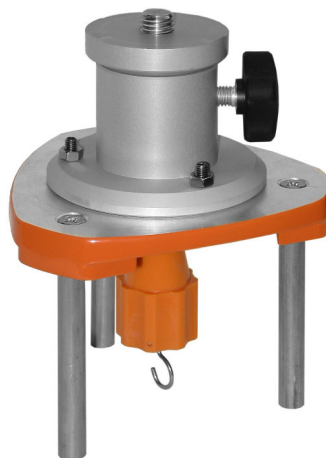

# Base plate **BS-20**

Provides the opportunity to build up the laser or another measurement device directly above the ground or a pillar.

**BS-20 with  
Quick Fix Nedo**  
Order-No. 0056.00.2

**BS-20 with  
Standard tripod adapter**  
Order-No. 0056.00.1

**BS-20 with Plumb Laser**