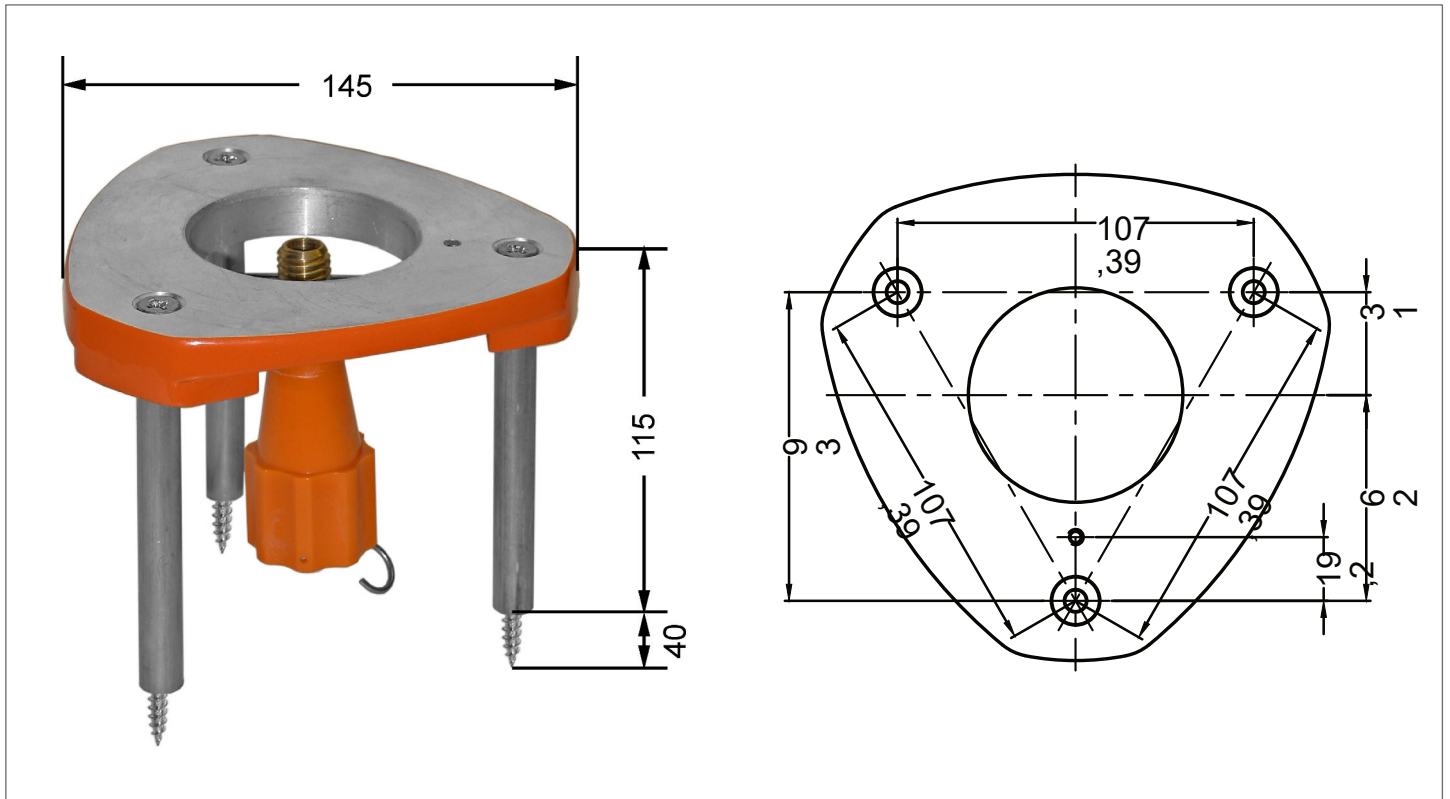

# Base plate **BS-20**

Provides the opportunity to build up the laser or another measurement device directly above the ground or a pillar.

**BS-20 with  
Quick Fix Nedo**  
Order-No. 0056.00.2

**BS-20 with  
Standard tripod adapter**  
Order-No. 0056.00.1

**BS-20 with Plumb Laser**